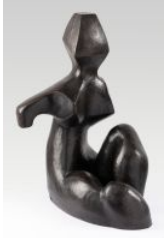

ROSENBERG & CO.

Aude Herlédan
MKE, 2021
Bronze, brown transparent patina
17.9 x 13 x 7.9 in.
45.5 x 33 x 20 cm
2/8
AHerl_035